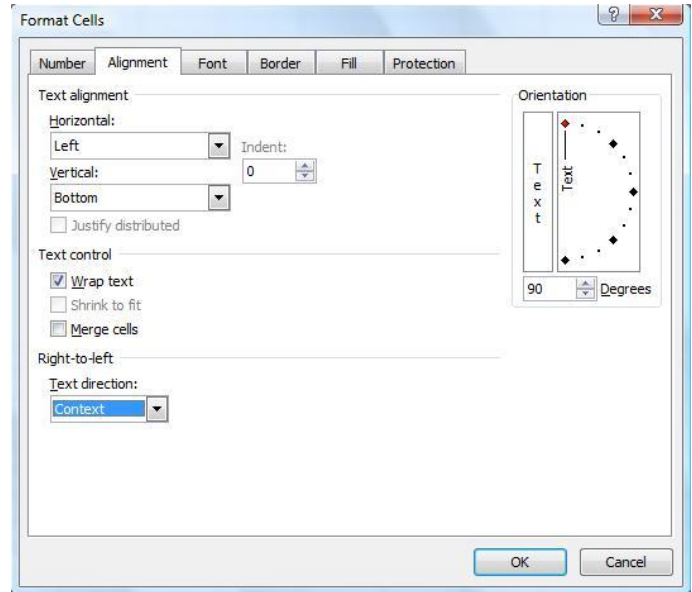

12. Put your cursor on the line under the 4th row. It will turn into an arrow. Drag the line down to make the 4th row a size of 150.00 or about 200 pixels tall. This row will be for typing the events into the timeline.

13. Select A4 – J4 by clicking and dragging.

14. Right click. Select Format Cells. Click on the Alignment Tab. Follow the format choices shown in the picture:

15. Click on the Font tab. Select size 12 and Bold. Click OK

16. Type the events into your timeline.

17. Save your timeline as Timeline1xxyyy. (xx stands for the period 01-08 and yyy stands for your initials.)

Edison's Timeline of Inventions									
1868	1869	1872	1876	1877	1879	1881	1886	1897	1900
Vote Recorder	Printing Telegraph Stock Ticker	Automatic Telegraph	Electric Pen	Carbon Telephone Transmitter Phonograph	Dynamo Incandescent Electric Lamp	Electric Motor	Talking Doll	Projecting Kinetoscope	Storage Battery